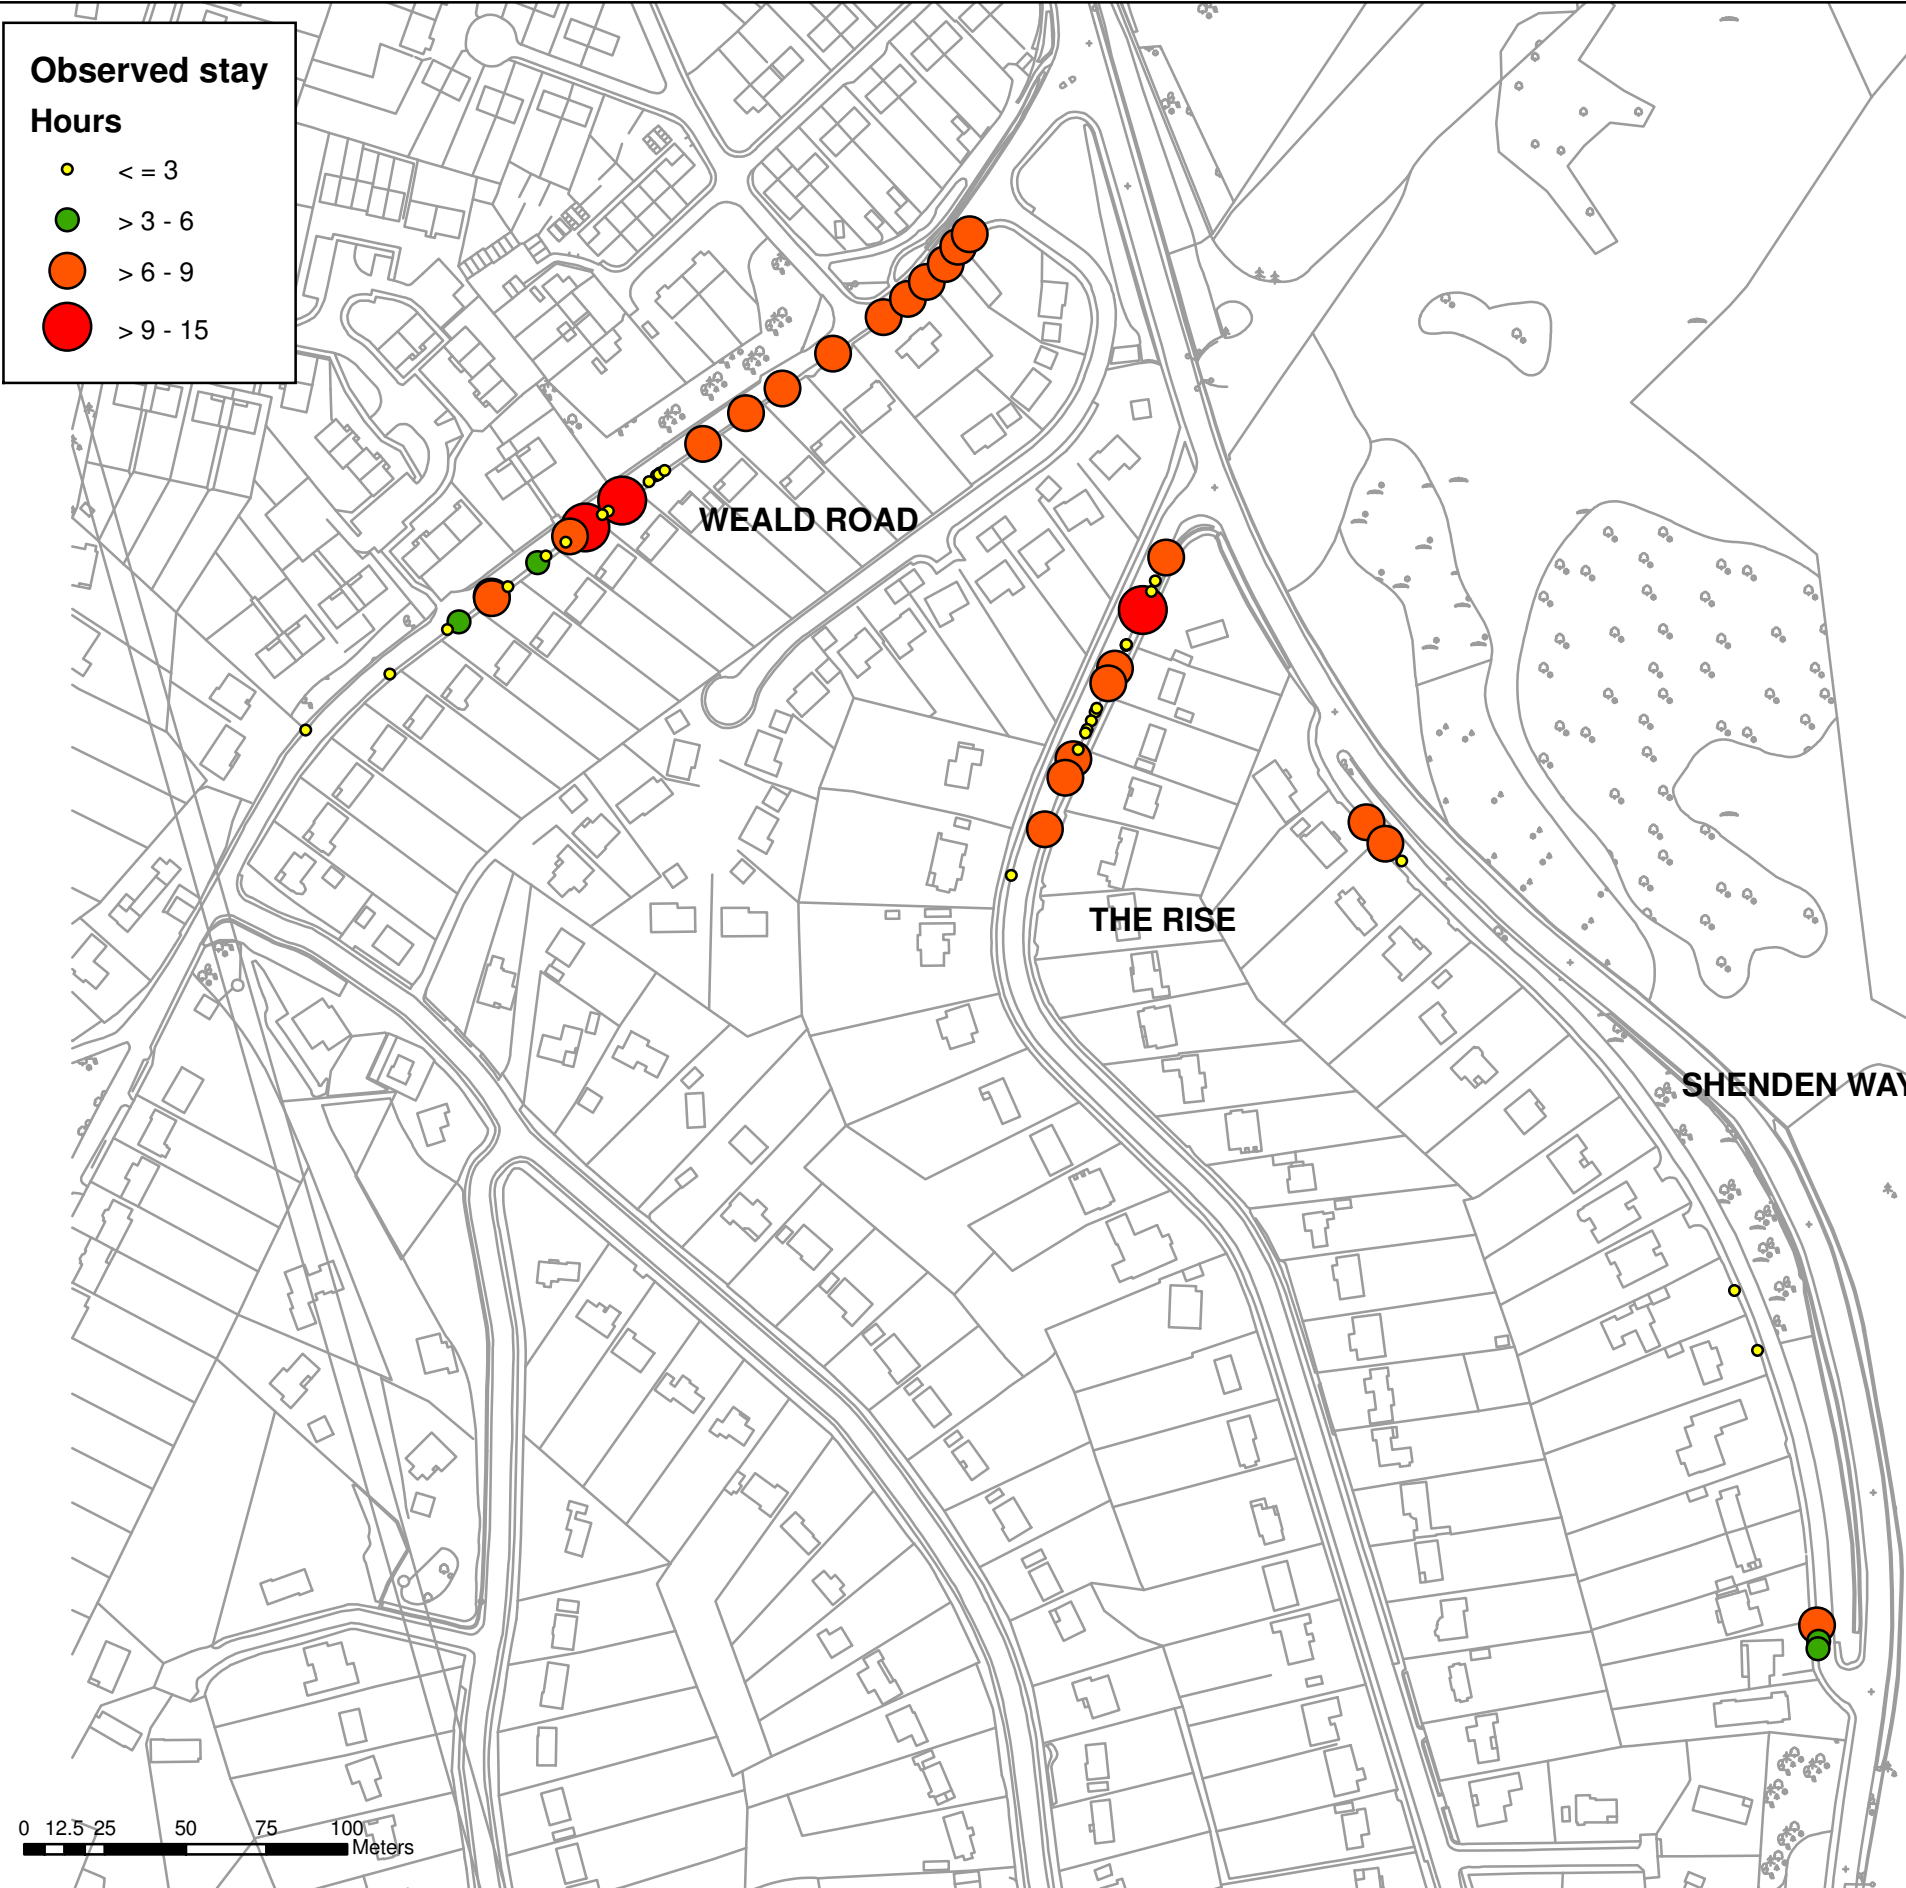

5280 - Sevenoaks Parking Survey, Wednesday 22nd November 2017 (07:00 - 22:00)

Duration of Stay

Observed stay Hours

- ≤ 3
- > 3 - 6
- > 6 - 9
- > 9 - 15

Duration of stay (Hrs) by Arrival Time						
TIME PERIOD						
TOTAL LENGTH OF STAY(HOURS)	07:00 - 10:00	10:00 - 13:00	13:00 - 16:00	16:00 - 19:00	19:00 - 22:00	Grand Total
3	3	6	10	4	5	28
6	1			3		4
9	3	19				22
12						0
15	3					3
Grand Total	10	25	10	7	5	57